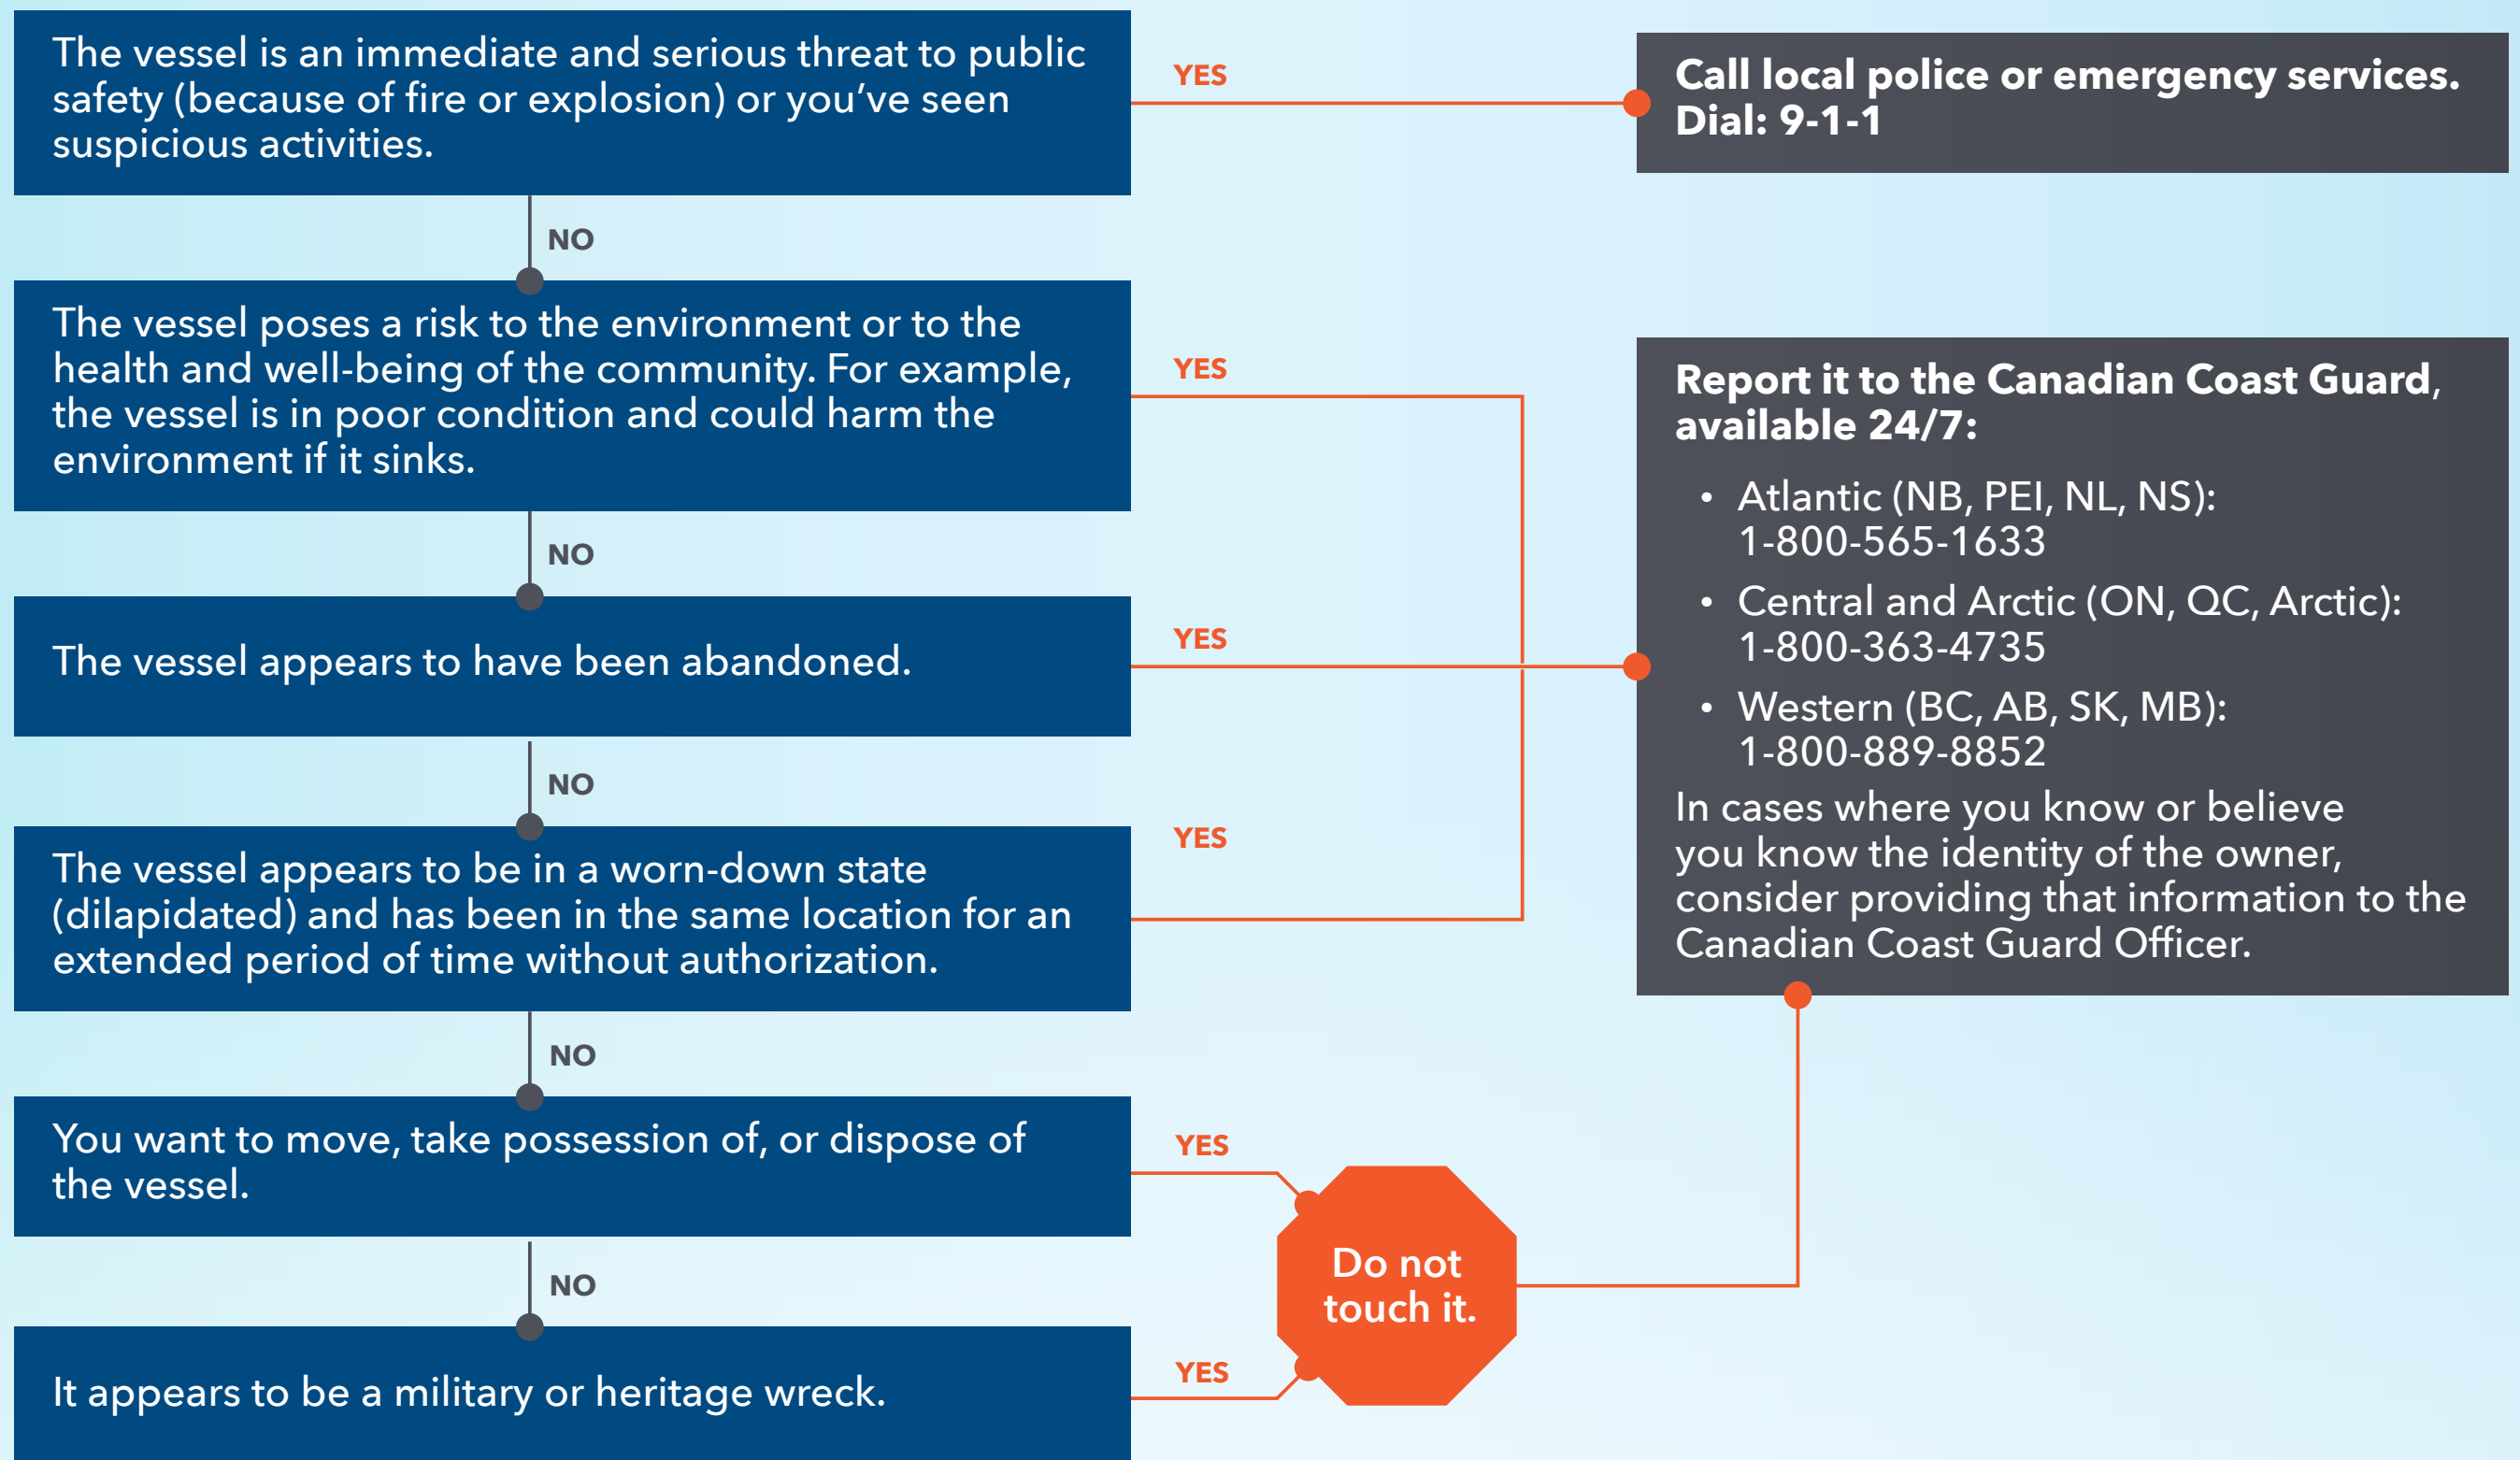

I FOUND A WRECKED, ABANDONED OR HAZARDOUS VESSEL (INCLUDING BOATS)

CONTACT CANADIAN COAST GUARD

CONTACT TRANSPORT CANADA

For more information, please consult: www.tc.gc.ca/abandonedboats