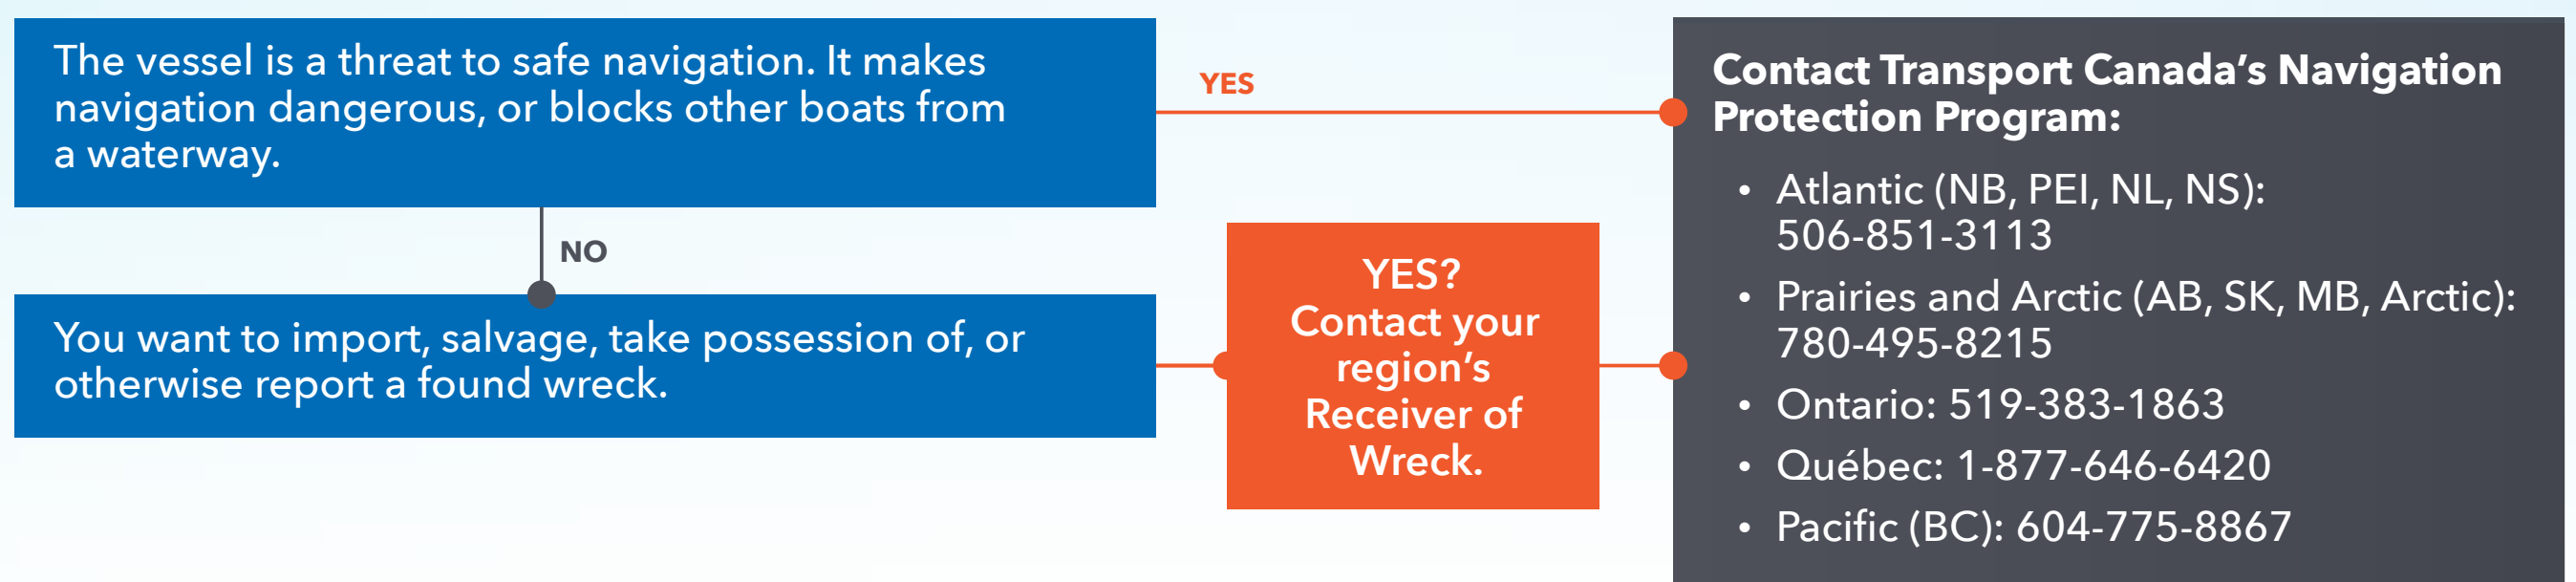

I FOUND A WRECKED, ABANDONED OR HAZARDOUS VESSEL (INCLUDING BOATS)

CONTACT CANADIAN COAST GUARD

CONTACT TRANSPORT CANADA

For more information, please consult: www.tc.gc.ca/abandonedboats